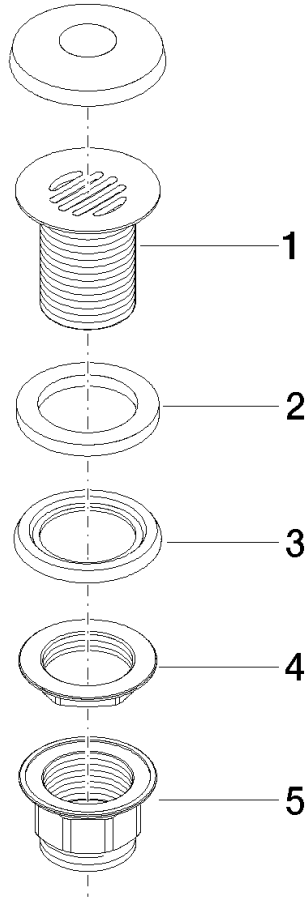

Grated waste 1 1/4" - Brushed Champagne (22kt Gold)

IMO

10 110 970

Fits: IMO, LULU, MADISON, MEM, TARA,
CL.1, LISSÉ, VAIA, META, CYO

	Brushed Champagne (22kt Gold)	10 110 970-46
	Chrome	10 110 970-00
	Brushed Platinum	10 110 970-06
	Platinum	10 110 970-08
	Durabross (23kt Gold)	10 110 970-09
	Dark Chrome	10 110 970-19
	Light Gold	10 110 970-26
	Brushed Light Gold	10 110 970-27
	Brushed Durabross (23kt Gold)	10 110 970-28
	Matte Black	10 110 970-33
	Brushed Bronze	10 110 970-42
	Champagne (22kt Gold)	10 110 970-47
	Brushed Chrome	10 110 970-93
	Brushed Dark Platinum	10 110 970-99

Grated waste 1 1/4" - Brushed Champagne (22kt Gold)

IMO

10 110 970

Only suitable for sinks without an overflow.

10 110 970

10 110 970

Parts for other finishes can be found here: [Chrome](#)

Spare parts list

No.	Item Number	Name	Quantity used	Delivery time
1	09 11 01 025-46	cup	1	30
2	09 14 05 039 90	seal	1	2
3	09 14 03 025 90	seal	1	2
4	09 23 10 017 90	nut	1	2
5	09 23 10 020-46	nut	1	30